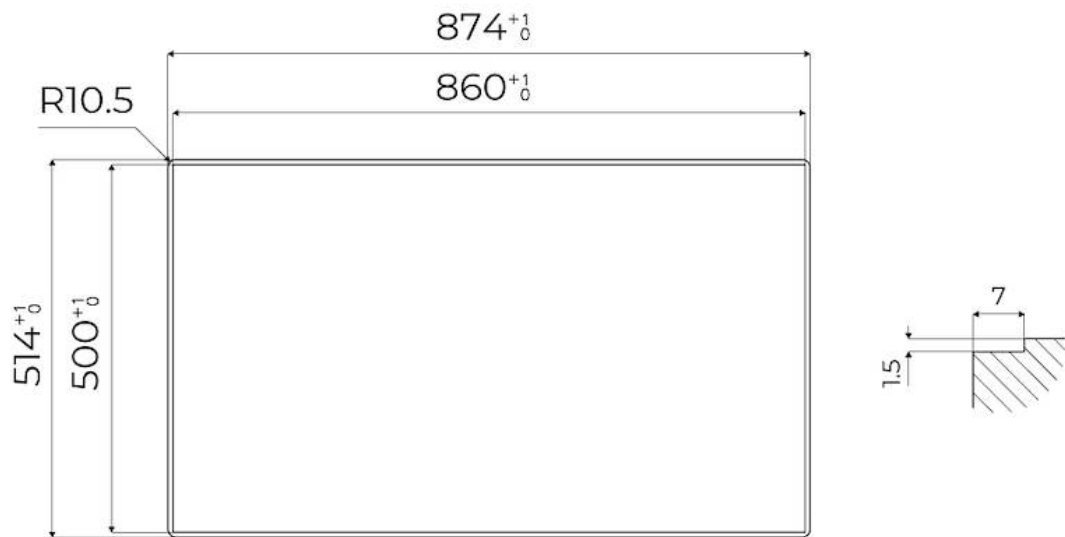

FTS - cut out

FT - cut out